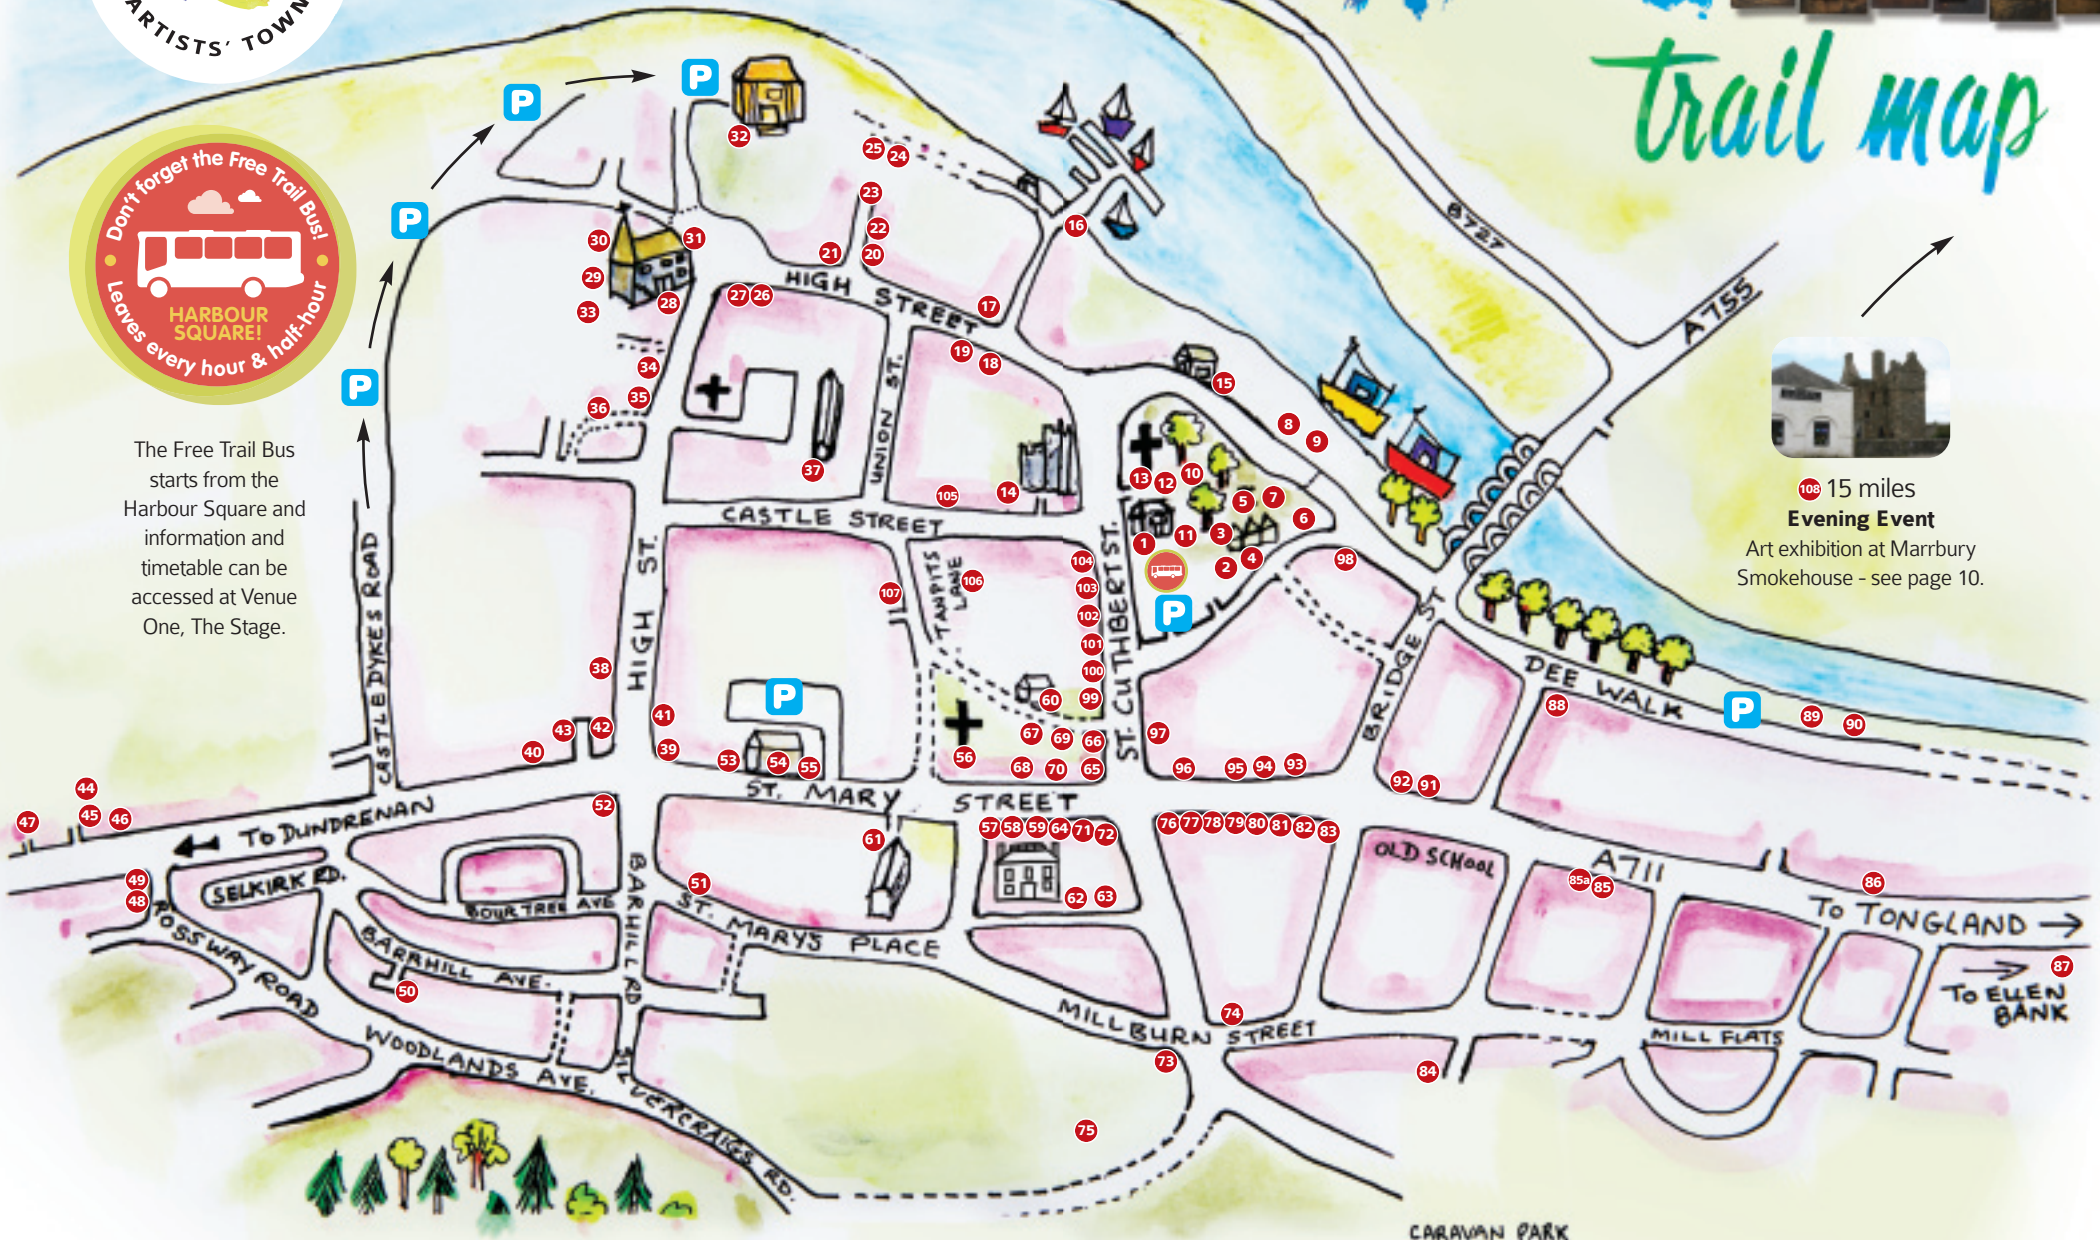

# Art & Crafts trail map

The Free Trail Bus starts from the Harbour Square and information and timetable can be accessed at Venue One, The Stage.

**108** 15 miles  
**Evening Event**  
 Art exhibition at Marrbury Smokehouse - see page 10.